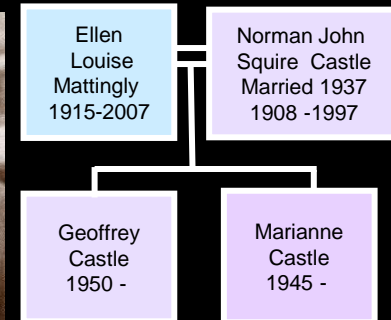

Ellen Louise (Helen) Mattingly (1915 - 2007)

Ellen Louise was born in 1915 to Richard and Ethel Mattingly and baptised on November 14th at St. Paul's Church in Wandsworth, London. They were living at 59 Huntsmoor Road at the time. Ellen, or Helen as she was later called was the third of eight children born to the couple. She was given the same names as her aunt Ellen, born in 1887. In 1937 she marries Norman Castle and they are living near to her father, Richard at no. 31 Sandmere Road in Brixton. The couple are blessed with two children, Marianne born in 1945 and Geoffrey in 1950. Norman dies in 1997, aged 89 and Helen in 2007 aged 92.

Helen and Ethel outside 59 Huntsmoor Road, Wandsworth

Helen, Ethel and Edward

Wandsworth > St Paul, Battersea > 1902-1916					
No. 1044					Vicar.
19 15 Nov 14	Ellen Louise	Richard Edward Ethel Maud	Mattingly	59 Huntsmoor Road.	Motor Lynnes J. Flaxall Annie
No. 1045					